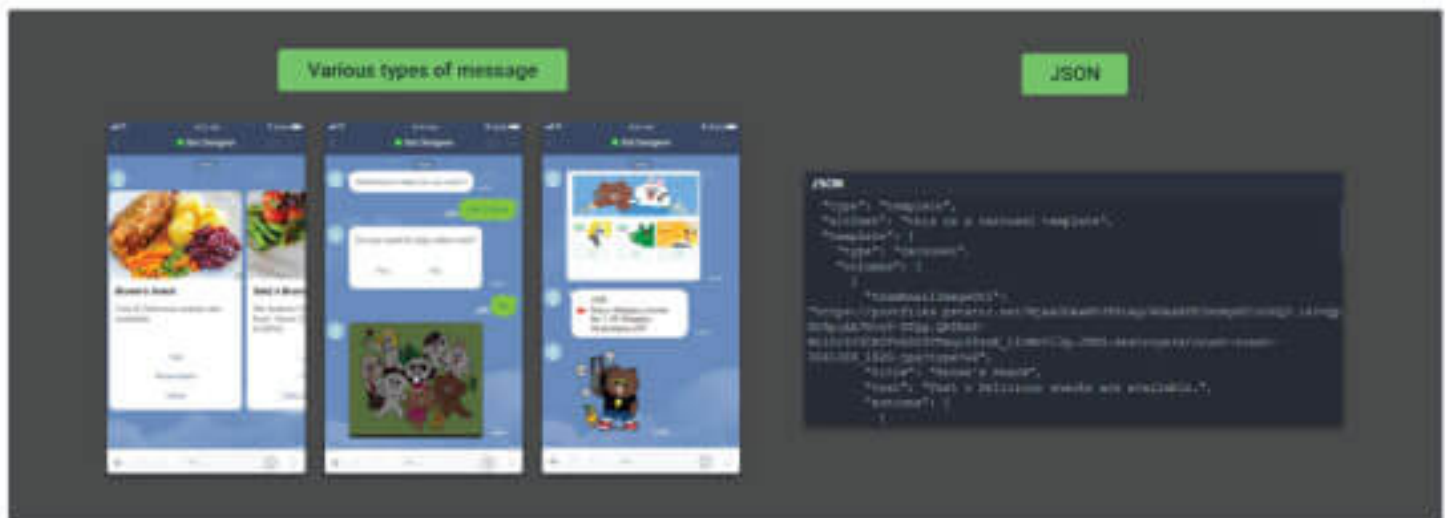

Bot Designer รองรับเกมเพลทข้อความ LINE ทุกประเภท

สร้างข้อความ LINE ประเภทต่างๆผ่าน LINE Bot Designer
และใช้สถานการณ์เชทบ็อตที่คุณต้องการ ข้อความที่สร้างผ่าน LINE Bot Designer
จะสร้างรหัส JSON ซึ่งสามารถนำมาใช้ในการพัฒนา chatbot จริงในภายหลัง

LINE-BOT-SOLUTION